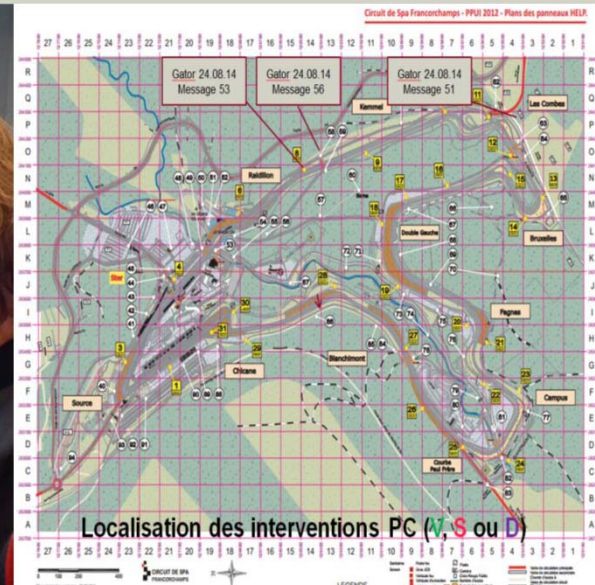

► Défilé Sécurité civile - Civiele Veiligheid

Technical Assistance & Support Team TAST